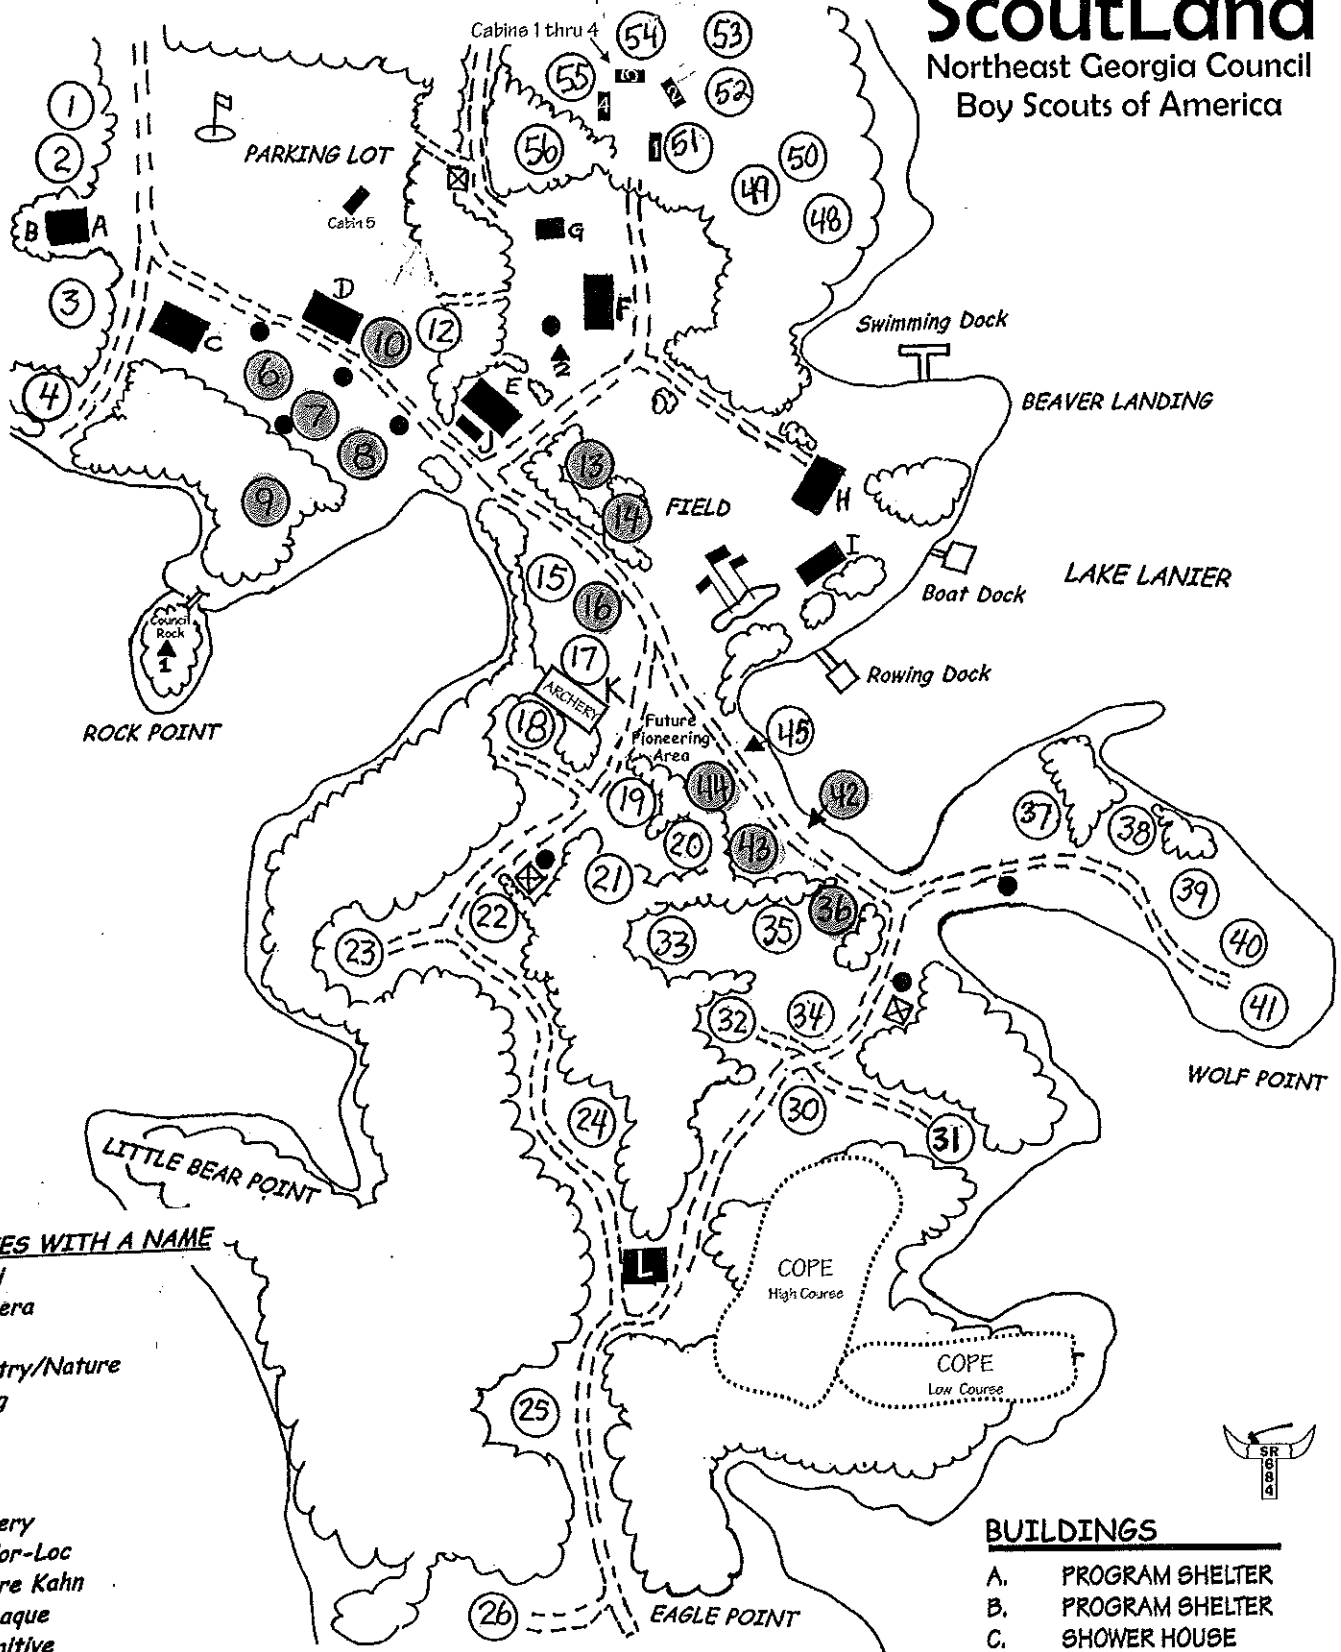

# ScoutLand

Northeast Georgia Council  
Boy Scouts of America

### CAMPSITES WITH A NAME

- 1. Mowgli
- 2. Bagheera
- 3. Baloo
- 4. Forestry/Nature
- 5. Kipling
- 6. King
- 7. Chil
- 8. Huey
- 9. Archery
- 10. Bandor-Loc
- 14. Shere Kahn
- 16. Tabaque
- 26. Primitive
- 56. Staff

### LEGEND

- LATRINE
- WATER
- CAMPSITE
- SPECIAL CAMPFIRE

### BUILDINGS

- A. PROGRAM SHELTER
- B. PROGRAM SHELTER
- C. SHOWER HOUSE
- D. ADMIN / FIRST AID
- E. CLEVELAND HALL
- F. THE BIG HOUSE
- G. SHOWER HOUSE
- H. BOAT HOUSE
- I. BOATING SHELTER
- J. TRADING POST
- K. ARCHERY
- L. COPE Shelter